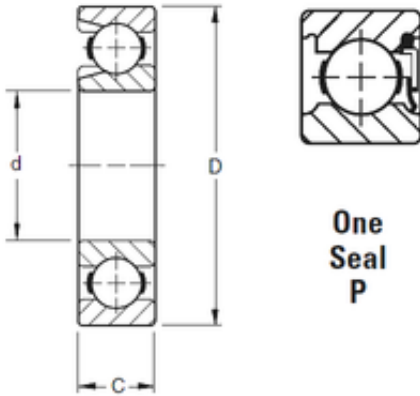

BEARING-MALAYSIA SDN.BHD.

65 mm x 120 mm x 23 mm Timken 213WNP
deep groove ball bearings

Bearing No. 213WNP

Size	65x120x23 mm
Bore Diameter	65 mm
Outer Diameter	120 mm
Width	23 mm
d	65 mm
D	120 mm
B	23 mm
C	23 mm
Weight	1,207 Kg
Basic dynamic load rating (C)	92 kN

213WNP Bearing 2D drawings and 3D CAD models