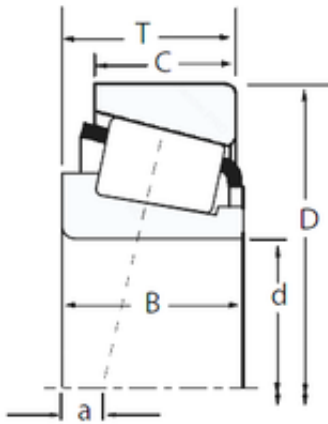

BEARING-MALAYSIA SDN.BHD.

110 mm x 215 mm x 58 mm Timken
XFA32224/Y32224 tapered roller bearings

Bearing No. XFA32224/Y32224

Size	110x215x61.5 mm
Bore Diameter	110 mm
Outer Diameter	215 mm
Width	61,5 mm
d	110 mm
D	215 mm
T	61,5 mm
B	58 mm
C	50 mm
R	3 mm
r	2,5 mm

XFA32224/Y32224 Bearing 2D drawings and 3D CAD models