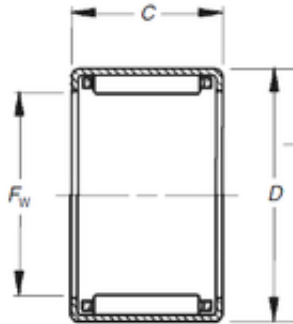

BEARING-MALAYSIA SDN.BHD.

Timken J-36 needle roller bearings

Bearing No. J-36

Size	4.763x8.733x9.53 mm
Bore Diameter	4,763 mm
Outer Diameter	8,733 mm
Width	9,53 mm
Fw	4,763 mm
D	8,733 mm
C	9,53 mm
Weight	0,0018 Kg
Basic dynamic load rating (C)	2,27 kN
Basic static load rating (C0)	1,91 kN
(Grease) Lubrication Speed	25000 r/min

J-36 Bearing 2D drawings and 3D CAD models