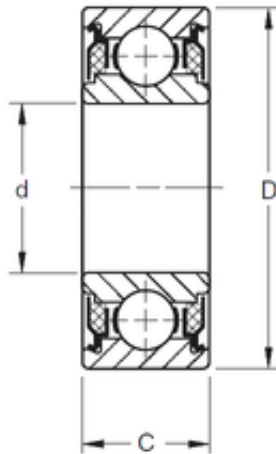

## BEARING-MALAYSIA SDN.BHD.

9 mm x 26 mm x 14,27 mm Timken 39KTT  
deep groove ball bearings

Bearing No. 39KTT

Size	9x26x14.27 mm
Bore Diameter	9 mm
Outer Diameter	26 mm
Width	14,27 mm
d	9 mm
D	26 mm
B	14,27 mm
C	14,27 mm
Weight	0,027 Kg
Basic dynamic load rating (C)	5 kN

39KTT Bearing 2D drawings and 3D CAD models