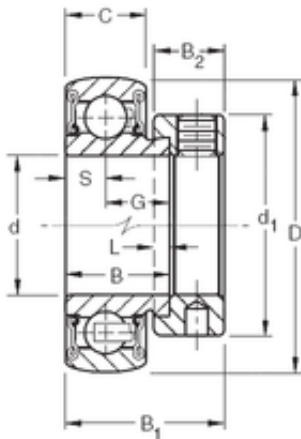

BEARING-MALAYSIA SDN.BHD.

49,2125 mm x 90 mm x 30,18 mm Timken
RA115RRB deep groove ball bearings

Bearing No. RA115RRB

Size	49.2125x90x30.18 mm
Bore Diameter	49,2125 mm
Outer Diameter	90 mm
Width	30,18 mm
d	49,2125 mm
D	90 mm
B	30,18 mm
C	22 mm
d1	69,9 mm
B1	43,7 mm
B2	18,3 mm
G	19,18 mm
L	4,8 mm
S	11 mm
Weight	0,771 Kg
Basic dynamic load rating (C)	39,2 kN

RA115RRB Bearing 2D drawings and 3D CAD models