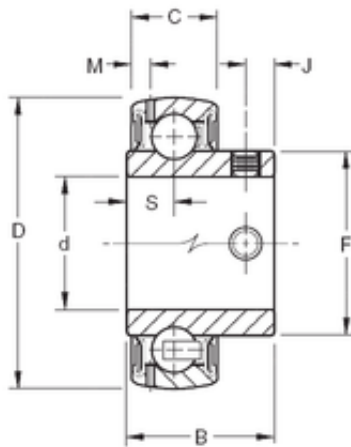

BEARING-MALAYSIA SDN.BHD.

20 mm x 47 mm x 27 mm Timken GYAE20RRB
deep groove ball bearings

Bearing No. GYAE20RRB

Size	20x47x27 mm
Bore Diameter	20 mm
Outer Diameter	47 mm
Width	27 mm
d	20 mm
D	47 mm
B	27 mm
C	14 mm
F	29 mm
J	6,02 mm
M	3,05 mm
S	8,86 mm
Thread (G)	M6X1
Weight	0,14 Kg
Basic dynamic load rating (C)	14,3 kN

GYAE20RRB Bearing 2D drawings and 3D CAD models