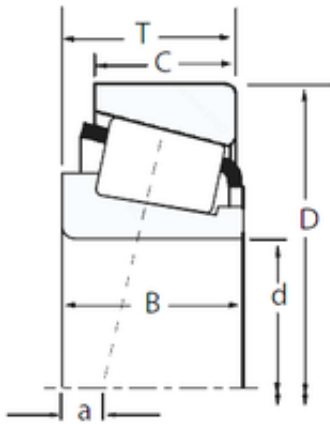

BEARING-MALAYSIA SDN.BHD.

29,987 mm x 69,012 mm x 19,202 mm Timken
14118AS/14276 tapered roller bearings

Bearing No. 14118AS/14276

Size	29.987x69.012x19.845 mm
Bore Diameter	29,987 mm
Outer Diameter	69,012 mm
Width	19,845 mm
d	29,987 mm
D	69,012 mm
T	19,845 mm
B	19,202 mm
C	15,875 mm
R	0,8 mm
r	1,3 mm

14118AS/14276 Bearing 2D drawings and 3D CAD models