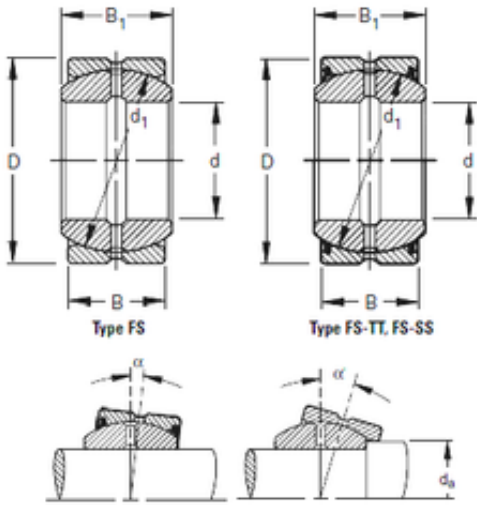

BEARING-MALAYSIA SDN.BHD.

Timken 180FS260 plain bearings

Bearing No. 180FS260

Size	180x260x80 mm
Bore Diameter	180 mm
Outer Diameter	260 mm
Width	80 mm
d	180 mm
D	260 mm
B1	105 mm
C	80 mm
d1	234 mm

180FS260 Bearing 2D drawings and 3D CAD models