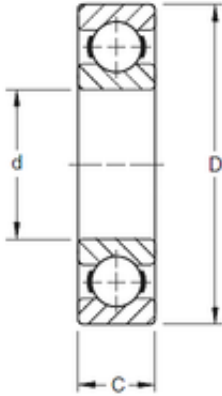

BEARING-MALAYSIA SDN.BHD.

19.05 mm x 41,275 mm x 7,92 mm Timken S8K deep groove ball bearings

Bearing No. S8K

Size	19.05x41.275x7.92 mm
Bore Diameter	19.05 mm
Outer Diameter	41,275 mm
Width	7,92 mm
d	19.05 mm
D	41,275 mm
B	7,92 mm
C	7,92 mm
Weight	0,05 Kg
Basic dynamic load rating (C)	10,4 kN

S8K Bearing 2D drawings and 3D CAD models