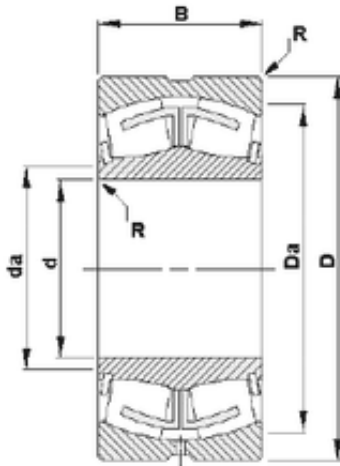

BEARING-MALAYSIA SDN.BHD.

70 mm x 150 mm x 35 mm Timken 21314VCSJ spherical roller bearings

Bearing No. 21314VCSJ

Size	70x150x35 mm
Bore Diameter	70 mm
Outer Diameter	150 mm
Width	35 mm
d	70 mm
D	150 mm
B	35 mm
C	35 mm
R	2 mm
Da	138 mm
da	88 mm

21314VCSJ Bearing 2D drawings and 3D CAD models