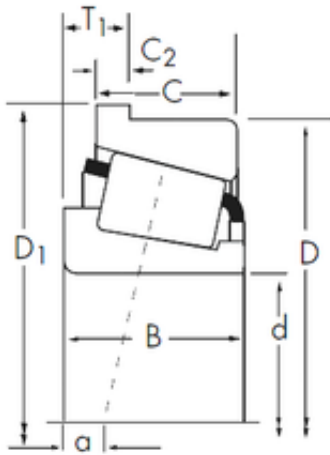

BEARING-MALAYSIA SDN.BHD.

30 mm x 69,012 mm x 19,583 mm Timken
14117A/14276-B tapered roller bearings

Bearing No. 14117A/14276-B

Size	30x69.012x19.583 mm
Bore Diameter	30 mm
Outer Diameter	69,012 mm
Width	19,583 mm
d	30 mm
D	69,012 mm
T1	7,932 mm
B	19,583 mm
C	15,875 mm
R	3,5 mm

14117A/14276-B Bearing 2D drawings and 3D CAD models