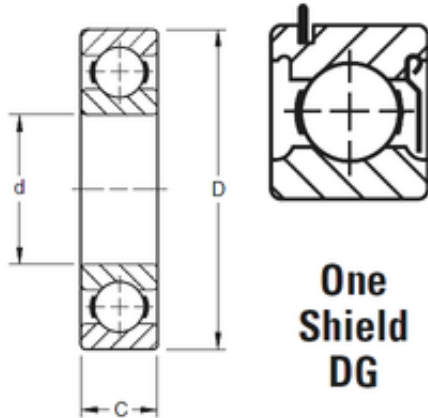

## BEARING-MALAYSIA SDN.BHD.

15 mm x 35 mm x 11 mm Timken 202KDG  
deep groove ball bearings

Bearing No. 202KDG

Size	15x35x11 mm
Bore Diameter	15 mm
Outer Diameter	35 mm
Width	11 mm
d	15 mm
D	35 mm
B	11 mm
C	11 mm
Weight	0,041 Kg
Basic dynamic load rating (C)	8,65 kN