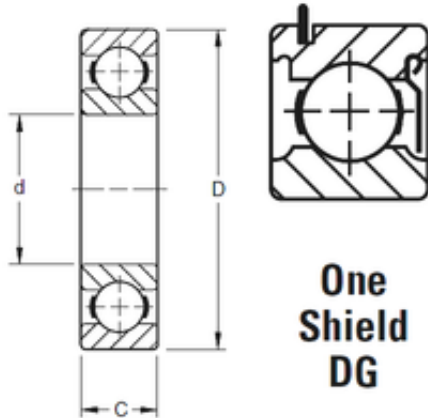

BEARING-MALAYSIA SDN.BHD.

15 mm x 35 mm x 11 mm Timken 202KDG
deep groove ball bearings

Bearing No. 202KDG

Size	15x35x11 mm
Bore Diameter	15 mm
Outer Diameter	35 mm
Width	11 mm
d	15 mm
D	35 mm
B	11 mm
C	11 mm
Weight	0,041 Kg
Basic dynamic load rating (C)	8,65 kN