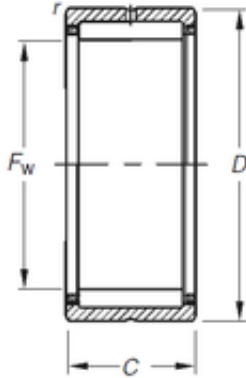

BEARING-MALAYSIA SDN.BHD.

Timken RNA4924 needle roller bearings

Bearing No. RNA4924

Size	135x165x45 mm
Bore Diameter	135 mm
Outer Diameter	165 mm
Width	45 mm
d	135 mm
D	165 mm
C	45 mm
r	1,1 mm
Weight	1,98 Kg
Basic dynamic load rating (C)	177 kN
Basic static load rating (C0)	407 kN
(Grease) Lubrication Speed	3100 r/min

RNA4924 Bearing 2D drawings and 3D CAD models