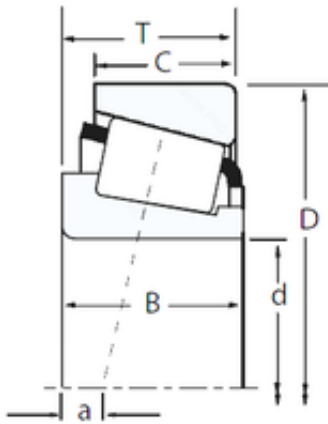

BEARING-MALAYSIA SDN.BHD.

42,987 mm x 74,988 mm x 19,837 mm Timken
16986/16929 tapered roller bearings

Bearing No. 16986/16929

Size	42.987x74.988x19.368 mm
Bore Diameter	42,987 mm
Outer Diameter	74,988 mm
Width	19,368 mm
d	42,987 mm
D	74,988 mm
T	19,368 mm
B	19,837 mm
C	14,288 mm
R	1,5 mm
r	1,3 mm

16986/16929 Bearing 2D drawings and 3D CAD models