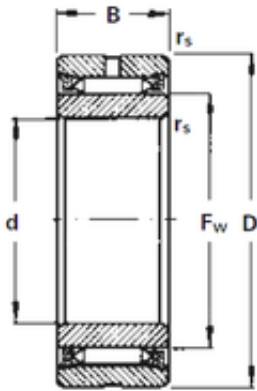

## BEARING-MALAYSIA SDN.BHD.

30 mm x 52 mm x 22 mm Timken NA2030  
needle roller bearings

Bearing No. NA2030

Size	30x52x22 mm
Bore Diameter	30 mm
Outer Diameter	52 mm
Width	22 mm
d	30 mm
F <sub>w</sub>	38,2 mm
D	52 mm
B	22 mm
C	22 mm
r	0,65 mm
Weight	0,139 Kg
Basic dynamic load rating (C)	34,5 kN
Basic static load rating (C <sub>0</sub> )	66 kN
(Grease) Lubrication Speed	6500 r/min

NA2030 Bearing 2D drawings and 3D CAD models