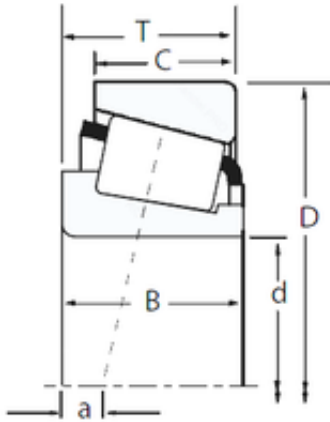

## BEARING-MALAYSIA SDN.BHD.

38,1 mm x 79,375 mm x 25,654 mm Timken  
2776/2734 tapered roller bearings

Bearing No. 2776/2734

Size	38.1x79.375x25.4 mm
Bore Diameter	38,1 mm
Outer Diameter	79,375 mm
Width	25,4 mm
d	38,1 mm
D	79,375 mm
T	25,4 mm
B	25,654 mm
C	20,638 mm
R	4,3 mm
r	3,3 mm

2776/2734 Bearing 2D drawings and 3D CAD models