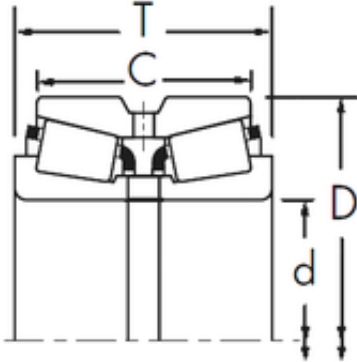

BEARING-MALAYSIA SDN.BHD.

Timken EE275105/275156CD+X1S-275105
tapered roller bearings

Bearing No. EE275105/275156CD+X1S-275105

Size	266.7x393.7x157.162 mm
Bore Diameter	266,7 mm
Outer Diameter	393,7 mm
Width	157,162 mm
d	266,7 mm
D	393,7 mm
T	157,162 mm
C	109,538 mm
R	6,4 mm
r	1,5 mm

EE275105/275156CD+X1S-275105 Bearing 2D drawings
and 3D CAD models