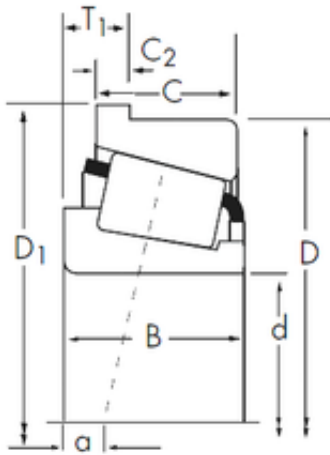

BEARING-MALAYSIA SDN.BHD.

34,925 mm x 76,2 mm x 25,654 mm Timken
2786/2720-B tapered roller bearings

Bearing No. 2786/2720-B

Size	34.925x76.2x25.654 mm
Bore Diameter	34,925 mm
Outer Diameter	76,2 mm
Width	25,654 mm
d	34,925 mm
D	76,2 mm
T1	11,112 mm
B	25,654 mm
C	19,05 mm
R	5 mm

2786/2720-B Bearing 2D drawings and 3D CAD models