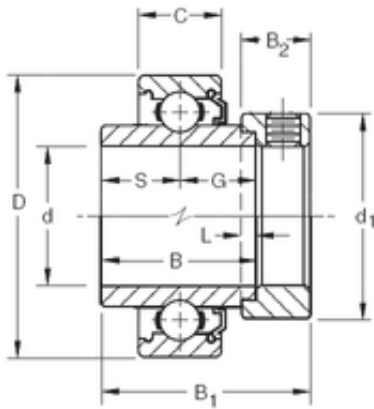

## BEARING-MALAYSIA SDN.BHD.

23,8125 mm x 52 mm x 34,92 mm Timken  
1015KL deep groove ball bearings

Bearing No. 1015KL

Size	23.8125x52x34.92 mm
Bore Diameter	23,8125 mm
Outer Diameter	52 mm
Width	34,92 mm
d	23,8125 mm
D	52 mm
B	34,92 mm
C	15 mm
d1	38,1 mm
B1	44,45 mm
B2	13,49 mm
G	17,46 mm
L	3,97 mm
S	17,46 mm
Weight	0,254 Kg
Basic dynamic load rating (C)	15,8 kN

1015KL Bearing 2D drawings and 3D CAD models