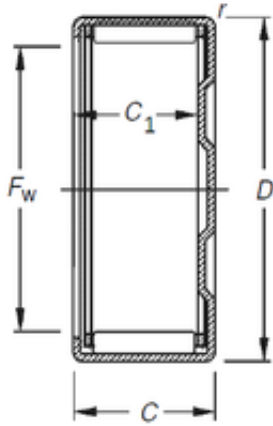

BEARING-MALAYSIA SDN.BHD.

Timken BK1516 needle roller bearings

Bearing No. BK1516

BK1516 Bearing 2D drawings and 3D CAD models

Size	15x21x16 mm
Bore Diameter	15 mm
Outer Diameter	21 mm
Width	16 mm
Fw	15 mm
D	21 mm
C	16 mm
r	1 mm
C1	13,3 mm
Weight	0,019 Kg
Basic dynamic load rating (C)	10,7 kN
Basic static load rating (C0)	14,4 kN
(Grease) Lubrication Speed	14000 r/min