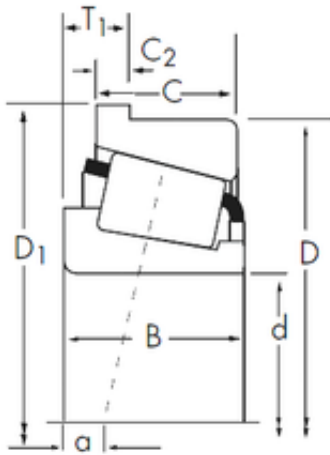

## BEARING-MALAYSIA SDN.BHD.

25,4 mm x 68,262 mm x 22,225 mm Timken  
02473/02420-B tapered roller bearings

Bearing No. 02473/02420-B

Size	25.4x68.262x22.225 mm
Bore Diameter	25,4 mm
Outer Diameter	68,262 mm
Width	22,225 mm
d	25,4 mm
D	68,262 mm
T1	8,73 mm
B	22,225 mm
C	17,462 mm
R	0,8 mm

02473/02420-B Bearing 2D drawings and 3D CAD models