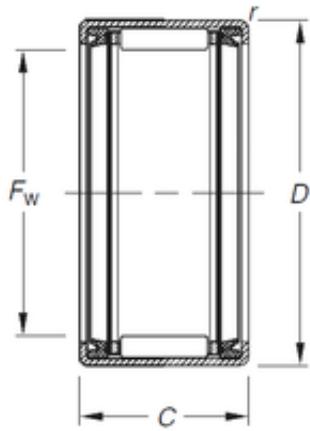

### Timken HK4520.2RS needle roller bearings

Bearing No. HK4520.2RS

Size	45x52x20 mm
Bore Diameter	45 mm
Outer Diameter	52 mm
Width	20 mm
Fw	45 mm
D	52 mm
C	20 mm
r	1 mm
Weight	0,075 Kg
Basic dynamic load rating (C)	19,8 kN
Basic static load rating (C0)	38,5 kN