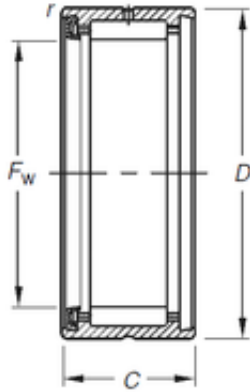

BEARING-MALAYSIA SDN.BHD.

Timken RNA4905RS needle roller bearings

Bearing No. RNA4905RS

Size	30x42x17 mm
Bore Diameter	30 mm
Outer Diameter	42 mm
Width	17 mm
Fw	30 mm
D	42 mm
C	17 mm
r	0,3 mm
Weight	0,075 Kg
Basic dynamic load rating (C)	21 kN
Basic static load rating (C0)	26,4 kN

RNA4905RS Bearing 2D drawings and 3D CAD models