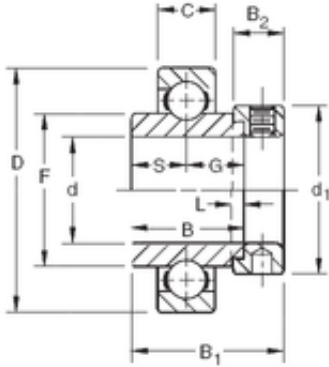

BEARING-MALAYSIA SDN.BHD.

60,325 mm x 130 mm x 61,91 mm Timken
SMN206K deep groove ball bearings

Bearing No. SMN206K

Size	60.325x130x61.91 mm
Bore Diameter	60,325 mm
Outer Diameter	130 mm
Width	61,91 mm
d	60,325 mm
D	130 mm
B	61,91 mm
C	31 mm
d1	88,9 mm
B1	79,38 mm
B2	23,81 mm
F	81,53 mm
G	31 mm
L	6,4 mm
S	31 mm
Weight	2,908 Kg
Basic dynamic load rating (C)	89,8 kN

SMN206K Bearing 2D drawings and 3D CAD models