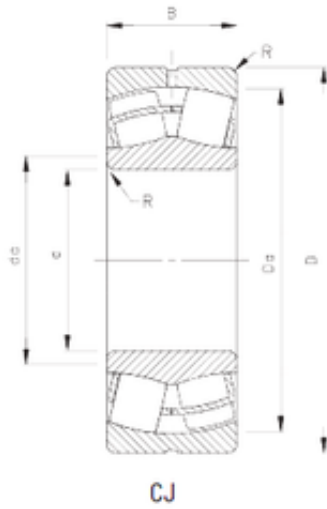

BEARING-MALAYSIA SDN.BHD.

140 mm x 300 mm x 102 mm Timken 22328CJ
spherical roller bearings

Bearing No. 22328CJ

Size	140x300x102 mm
Bore Diameter	140 mm
Outer Diameter	300 mm
Width	102 mm
d	140 mm
D	300 mm
B	102 mm
C	102 mm
R	3 mm
Da	262 mm
da	174 mm

22328CJ Bearing 2D drawings and 3D CAD models